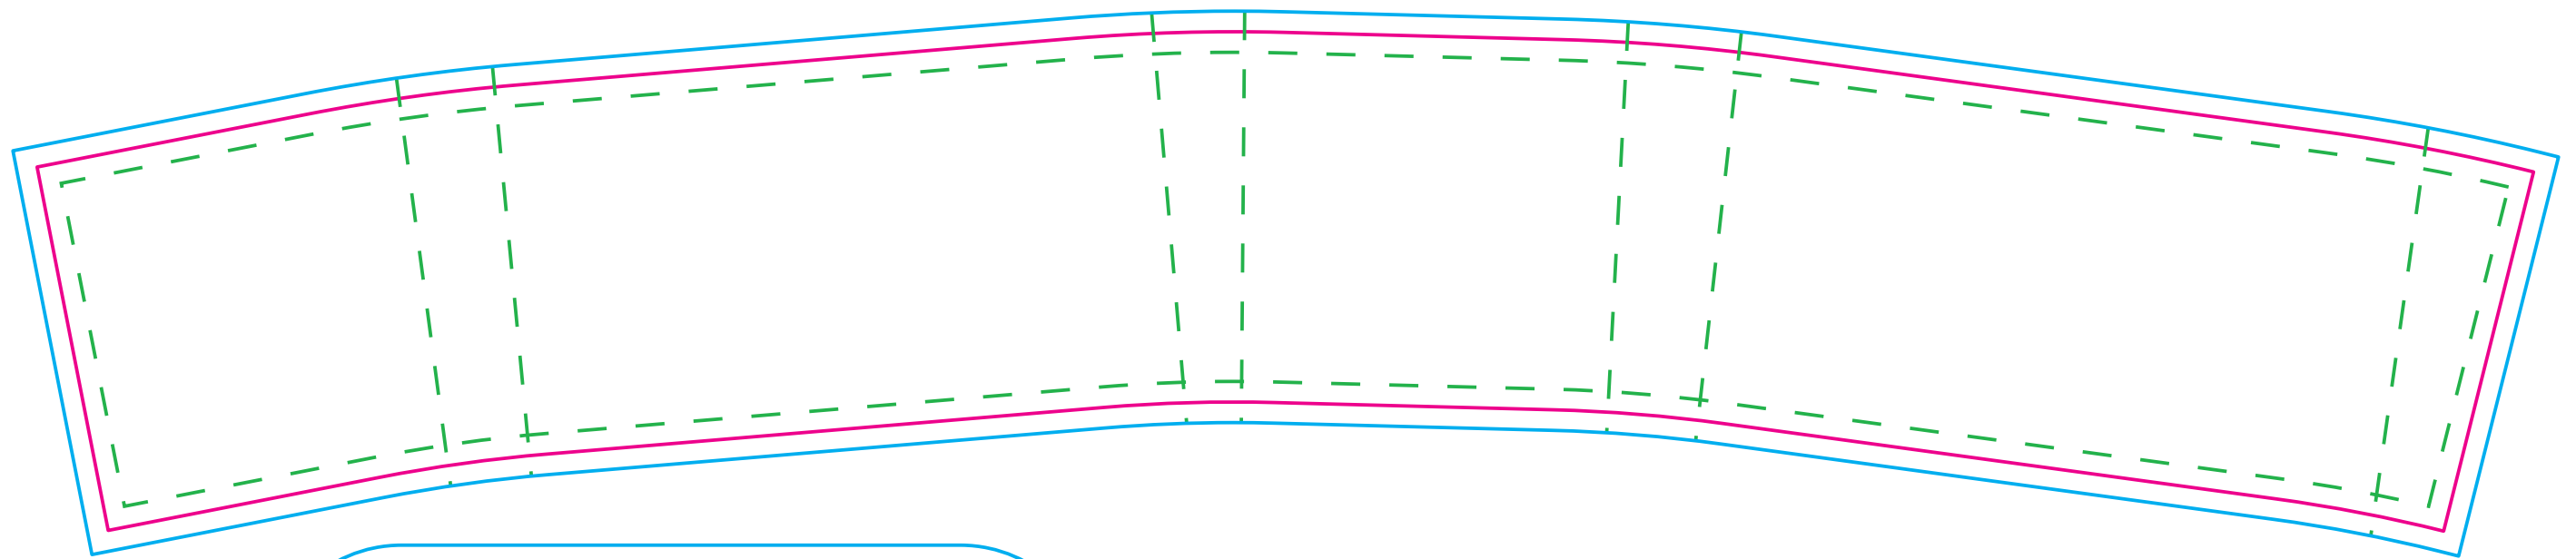

# 400g UUF

-  CUT
-  BLEED
-  DESIGN LIMIT